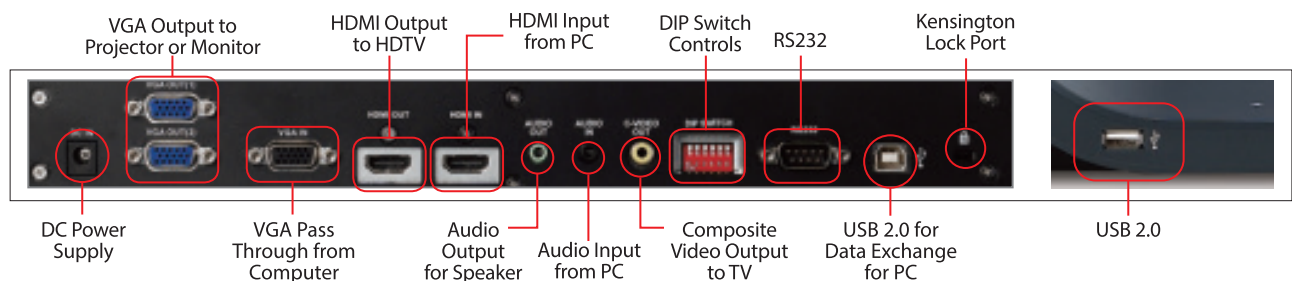

Product Specifications

Zoom	20x	USB Image Transmission	USB 2.0 (480 Mbps) high-speed transmission
Digital Zoom	12x	Audio/Video Recording	One-touch records image and sound synchronously
Output Resolution	XGA, SXGA, WXGA, 1080p	Built-in Memory	240 JPEG
Frame Rate	30 fps	USB Flash Drive	for USB flash drives (up to 4TB) or wired / wireless mouse for annotation
Shooting Area Max.	440 x 330 mm (17.3" x 13") > A3 size	Built-in Microphone	Yes
Built-in Back Light Size	210 x 297 mm (8.3" x 11.7")	Image Capture	Single or continuous capturing
High Color Reproduction	ΔE^*_{ab} 12.3 (mean)	Auto Tune	Yes, one button for image optimization
SNR	51 dB	Image Rotation	0°, 180°, flip, mirror
Sharpness	MTF 967 lines	Anti-Theft	Kensington anti-theft lock device
Lamps	Dual LED side lamps supported by a gooseneck	Free Lumens™ Software	Supports PC Windows 10, 8, 7, XP, Vista, Mac OSX, Chrome OS, iOS, Android APP ; WIA & TWAIN interface
Input Interface	VGA, HDMI		
Output Interface	VGA x 2, HDMI, C-Video		

I/O Connections

Accessory

- PS Padded Bag (PS-A01)